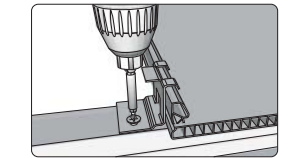

U型锁扣板屋顶安装总示意图

U Panel Roof Installation

- ① 板材U Panel
- ⑤ 紧固件Stainless plate
- ② 扣条PC cover gasket
- ⑥ 收边条U profile
- ③ 螺丝 Screw
- ⑦ 堵头End cap
- ④ 檩条Purlin

屋顶U型板安装步骤图解

U Panel Roof Installation steps

1,切割成具体的尺寸
Cut to Size

2,割边以便装收边条
Slit for Edge Profile

3,撕掉底膜
Remove inner Film

4,安装紧固件及第一块U板
Fix the First Panel with Plate

5,安装第二块U型板
Install the Next Panel

6,安装扣条
Install Cover

7,撕掉保护膜
Remove outside film

8,安装收边条
Install Edge Profile