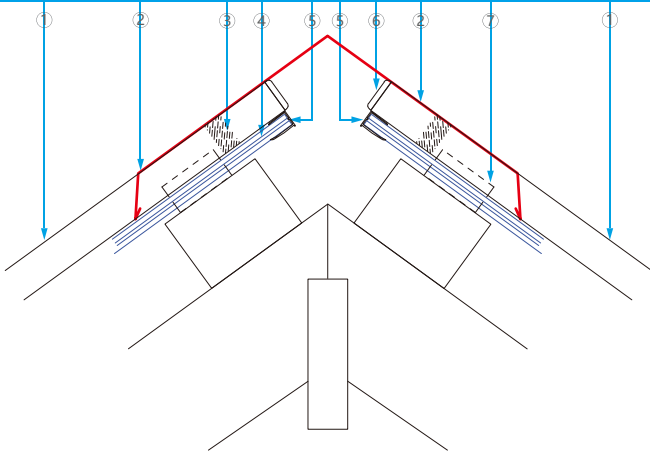

2,割边以便装收边条
Slit for Edge Profile

3,撕掉底膜
Remove inner Film

4,安装紧固件及第一块U板
Fix the First Panel with Plate

5,安装第二块U型板
Install the Next Panel

6,安装扣条
Install Cover

7,撕掉保护膜
Remove outside film

8,安装收边条
Install Edge Profile

9,安装堵头
Install End Cap

10,完成安装
Finish Installation

板谷U型结构板墙面安装示意图 U Panel wall installation

屋顶U型板屋脊、收尾、墙面、搭接等处理图解 U Panel Installation on ridge, eave, connection etc.

① 扣条 Cover gasket

② 镀锌钢板泛水板 Water-proofed Galvanized Steel sheet