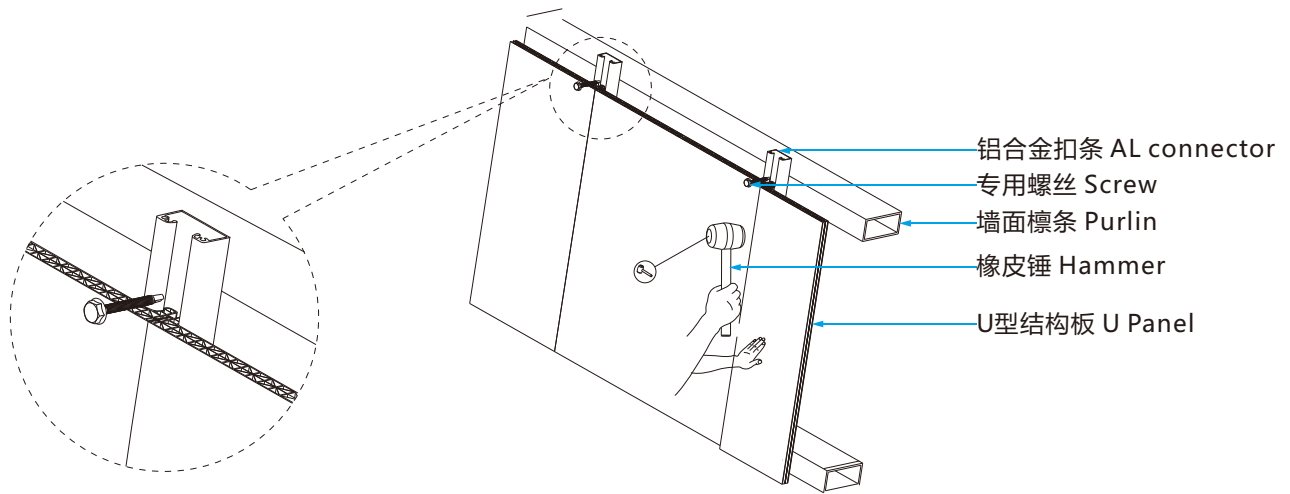

U型锁扣板屋顶安装总示意图

U Panel Roof Installation

- ① 板材U Panel
- ⑤ 紧固件Stainless plate
- ② 扣条PC cover gasket
- ⑥ 收边条U profile
- ③ 螺丝 Screw
- ⑦ 堵头End cap
- ④ 檩条Purlin

屋顶U型板安装步骤图解

U Panel Roof Installation steps

1,切割成具体的尺寸
Cut to Size

2,割边以便装收边条
Slit for Edge Profile

3,撕掉底膜
Remove inner Film

4,安装紧固件及第一块U板
Fix the First Panel with Plate

5,安装第二块U型板
Install the Next Panel

6,安装扣条
Install Cover

7,撕掉保护膜
Remove outside film

8,安装收边条
Install Edge Profile

9,安装堵头
Install End Cap

10,完成安装
Finish Installation

板谷U型结构板墙面安装示意图 U Panel wall installation

屋顶U型板屋脊、收尾、墙面、搭接等处理图解 U Panel Installation on ridge, eave, connection etc.

① 扣条 Cover gasket

② 镀锌钢板泛水板 Water-proofed Galvanized Steel sheet