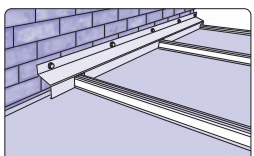

U型锁扣板屋顶安装总示意图

U Panel Roof Installation

- ① 板材U Panel
- ⑤ 紧固件Stainless plate
- ② 扣条PC cover gasket
- ⑥ 收边条U profile
- ③ 螺丝 Screw
- ⑦ 堵头End cap
- ④ 檩条Purlin

屋顶U型板安装步骤图解

U Panel Roof Installation steps

1,切割成具体的尺寸
Cut to Size

2,割边以便装收边条
Slit for Edge Profile

3,撕掉底膜
Remove inner Film

4,安装紧固件及第一块U板
Fix the First Panel with Plate

5,安装第二块U型板
Install the Next Panel

6,安装扣条
Install Cover

7,撕掉保护膜
Remove outside film

8,安装收边条
Install Edge Profile

9,安装堵头
Install End Cap

10,完成安装
Finish Installation

板谷U型结构板墙面安装示意图 U Panel wall installation

屋顶U型板屋脊、收尾、墙面、搭接等处理图解 U Panel Installation on ridge, eave, connection etc.

① 扣条 Cover gasket

② 镀锌钢板泛水板 Water-proofed Galvanized Steel sheet