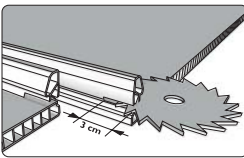

U型锁扣板屋顶安装总示意图

U Panel Roof Installation

- ① 板材U Panel
- ⑤ 紧固件Stainless plate
- ② 扣条PC cover gasket
- ⑥ 收边条U profile
- ③ 螺丝 Screw
- ⑦ 堵头End cap
- ④ 檩条Purlin

屋顶U型板安装步骤图解

U Panel Roof Installation steps

1,切割成具体的尺寸
Cut to Size

2,割边以便装收边条
Slit for Edge Profile

3,撕掉底膜
Remove inner Film

4,安装紧固件及第一块U板
Fix the First Panel with Plate

5,安装第二块U型板
Install the Next Panel

6,安装扣条
Install Cover

7,撕掉保护膜
Remove outside film

8,安装收边条
Install Edge Profile