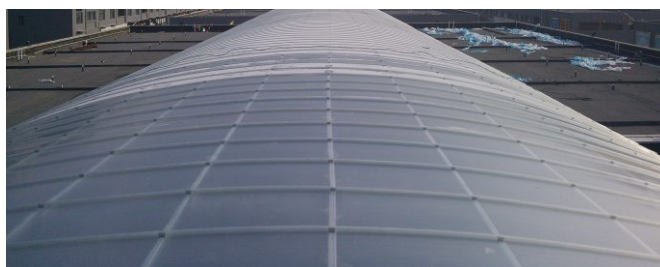

U型锁扣板应用案例图片
U PANEL GALLERIES

板谷科技
POLYVALLEY
让生活更自然