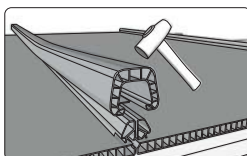

U型锁扣板屋顶安装总示意图

U Panel Roof Installation

- ① 板材U Panel
- ⑤ 紧固件Stainless plate
- ② 扣条PC cover gasket
- ⑥ 收边条U profile
- ③ 螺丝 Screw
- ⑦ 堵头End cap
- ④ 檩条Purlin

屋顶U型板安装步骤图解

U Panel Roof Installation steps

1,切割成具体的尺寸
Cut to Size

2,割边以便装收边条
Slit for Edge Profile

3,撕掉底膜
Remove inner Film

4,安装紧固件及第一块U板
Fix the First Panel with Plate

5,安装第二块U型板
Install the Next Panel

6,安装扣条
Install Cover

7,撕掉保护膜
Remove outside film

8,安装收边条
Install Edge Profile

9,安装堵头
Install End Cap

10,完成安装
Finish Installation

板谷U型结构板墙面安装示意图 U Panel wall installation

屋顶U型板屋脊、收尾、墙面、搭接等处理图解 U Panel Installation on ridge, eave, connection etc.

① 扣条 Cover gasket

② 镀锌钢板泛水板 Water-proofed Galvanized Steel sheet