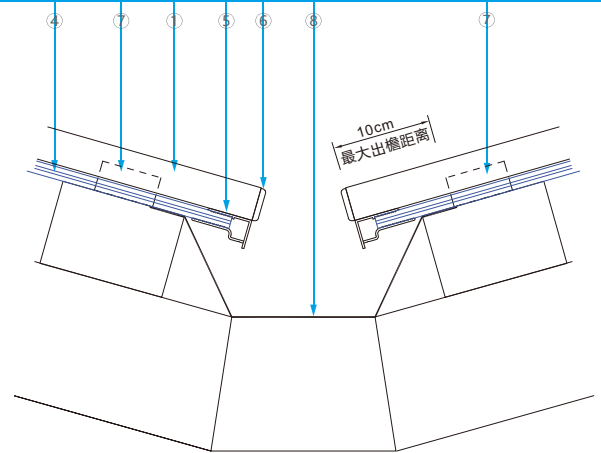

2,割边以便装收边条
Slit for Edge Profile

3,撕掉底膜
Remove inner Film

4,安装紧固件及第一块U板
Fix the First Panel with Plate

5,安装第二块U型板
Install the Next Panel

6,安装扣条
Install Cover

7,撕掉保护膜
Remove outside film

8,安装收边条
Install Edge Profile

9,安装堵头
Install End Cap

10,完成安装
Finish Installation

板谷U型结构板墙面安装示意图 U Panel wall installation

屋顶U型板屋脊、收尾、墙面、搭接等处理图解 U Panel Installation on ridge, eave, connection etc.

① 扣条 Cover gasket

② 镀锌钢板泛水板 Water-proofed Galvanized Steel sheet