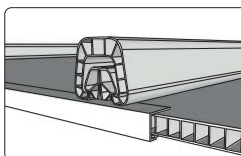

U型锁扣板屋顶安装总示意图

U Panel Roof Installation

- ① 板材U Panel
- ⑤ 紧固件Stainless plate
- ② 扣条PC cover gasket
- ⑥ 收边条U profile
- ③ 螺丝 Screw
- ⑦ 堵头End cap
- ④ 檩条Purlin

屋顶U型板安装步骤图解

U Panel Roof Installation steps

1,切割成具体的尺寸
Cut to Size

2,割边以便装收边条
Slit for Edge Profile

3,撕掉底膜
Remove inner Film

4,安装紧固件及第一块U板
Fix the First Panel with Plate

5,安装第二块U型板
Install the Next Panel

6,安装扣条
Install Cover

7,撕掉保护膜
Remove outside film

8,安装收边条
Install Edge Profile

9,安装堵头
Install End Cap

10,完成安装
Finish Installation

板谷U型结构板墙面安装示意图 U Panel wall installation

屋顶U型板屋脊、收尾、墙面、搭接等处理图解 U Panel Installation on ridge, eave, connection etc.

① 扣条 Cover gasket

② 镀锌钢板泛水板 Water-proofed Galvanized Steel sheet