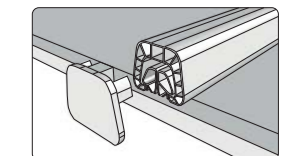

U型锁扣板屋顶安装总示意图

U Panel Roof Installation

- ① 板材U Panel
- ⑤ 紧固件Stainless plate
- ② 扣条PC cover gasket
- ⑥ 收边条U profile
- ③ 螺丝 Screw
- ⑦ 堵头End cap
- ④ 檩条Purlin

屋顶U型板安装步骤图解

U Panel Roof Installation steps

1,切割成具体的尺寸
Cut to Size

2,割边以便装收边条
Slit for Edge Profile

3,撕掉底膜
Remove inner Film

4,安装紧固件及第一块U板
Fix the First Panel with Plate

5,安装第二块U型板
Install the Next Panel

6,安装扣条
Install Cover

7,撕掉保护膜
Remove outside film

8,安装收边条
Install Edge Profile

9,安装堵头
Install End Cap

10,完成安装
Finish Installation

板谷U型结构板墙面安装示意图 U Panel wall installation

屋顶U型板屋脊、收尾、墙面、搭接等处理图解 U Panel Installation on ridge, eave, connection etc.

① 扣条 Cover gasket

② 镀锌钢板泛水板 Water-proofed Galvanized Steel sheet