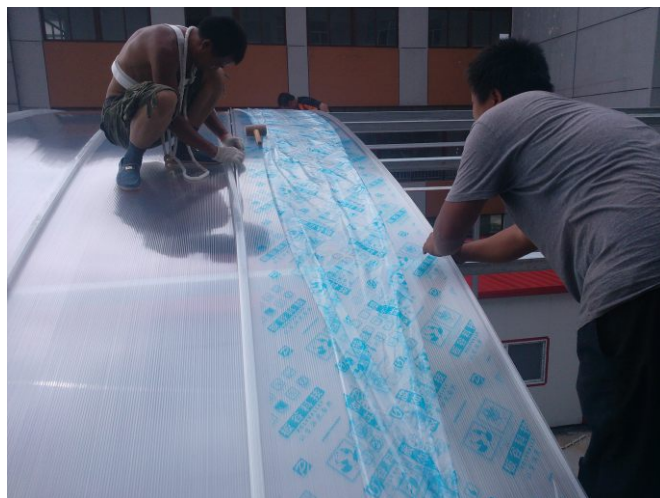

U型锁扣板应用案例图片
U PANEL GALLERIES

板谷科技
POLYVALLEY
让生活更自然