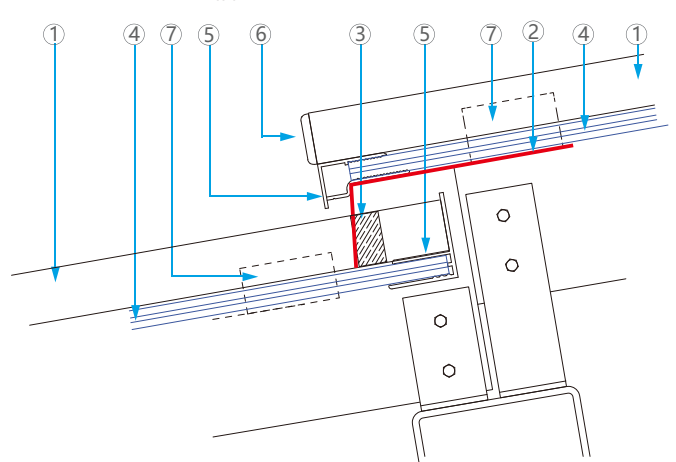

2,割边以便装收边条
Slit for Edge Profile

3,撕掉底膜
Remove inner Film

4,安装紧固件及第一块U板
Fix the First Panel with Plate

5,安装第二块U型板
Install the Next Panel

6,安装扣条
Install Cover

7,撕掉保护膜
Remove outside film

8,安装收边条
Install Edge Profile

9,安装堵头
Install End Cap

10,完成安装
Finish Installation

板谷U型结构板墙面安装示意图 U Panel wall installation

屋顶U型板屋脊、收尾、墙面、搭接等处理图解 U Panel Installation on ridge, eave, connection etc.

① 扣条 Cover gasket

② 镀锌钢板泛水板 Water-proofed Galvanized Steel sheet

③ 填充泡沫 Compressible Foam

④ U型板 U Panel

⑤ U型收边条 U Profile #301

⑥ 扣条堵头 End Cap #311

⑦ 不锈钢紧固件 Stainless Fastener #304

⑧ 水槽 Gutter

U型锁扣板应用案例图片
U PANEL GALLERIES

板谷科技
POLYVALLEY
让生活更自然

安装与存放 Installation and storage

U型锁扣板需水平放置并存放于阴凉处，不得与任何带酸碱性物品接触。板谷科技U型锁扣板两块板材之间由专用扣条链接，请尽量少使用或者不使用硅胶。The PC U panels must be kept horizontally and placed in the shade. It can not be touched with any acid or alkaline material. Polyvalley offers a complete sets of installing accessories for the U panel. Please try to use less silica gel.