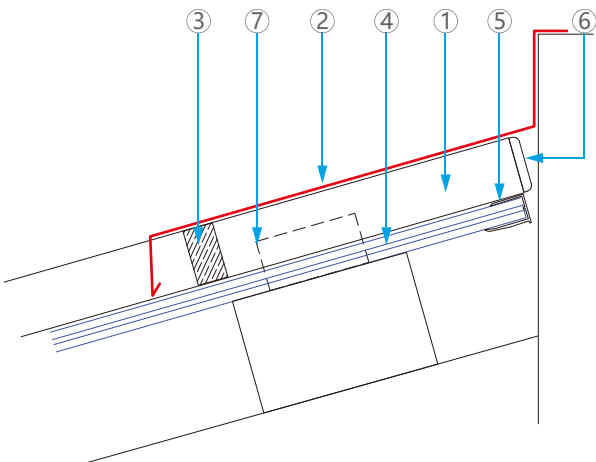

① 扣条 Cover gasket

② 镀锌钢板泛水板 Water-proofed Galvanized Steel sheet

③ 填充泡沫 Compressible Foam

④ U型板 U Panel

⑤ U型收边条 U Profile #301

⑥ 扣条堵头 End Cap #311

⑦ 不锈钢紧固件 Stainless Fastener #304

⑧ 水槽 Gutter