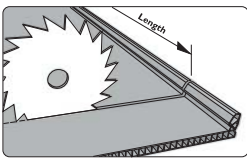

U型锁扣板屋顶安装总示意图

U Panel Roof Installation

- ① 板材U Panel
- ⑤ 紧固件Stainless plate
- ② 扣条PC cover gasket
- ⑥ 收边条U profile
- ③ 螺丝 Screw
- ⑦ 堵头End cap
- ④ 檩条Purlin

屋顶U型板安装步骤图解

U Panel Roof Installation steps

1,切割成具体的尺寸
Cut to Size

2,割边以便装收边条
Slit for Edge Profile

3,撕掉底膜
Remove inner Film

4,安装紧固件及第一块U板
Fix the First Panel with Plate

5,安装第二块U型板
Install the Next Panel

6,安装扣条
Install Cover

7,撕掉保护膜
Remove outside film

8,安装收边条
Install Edge Profile