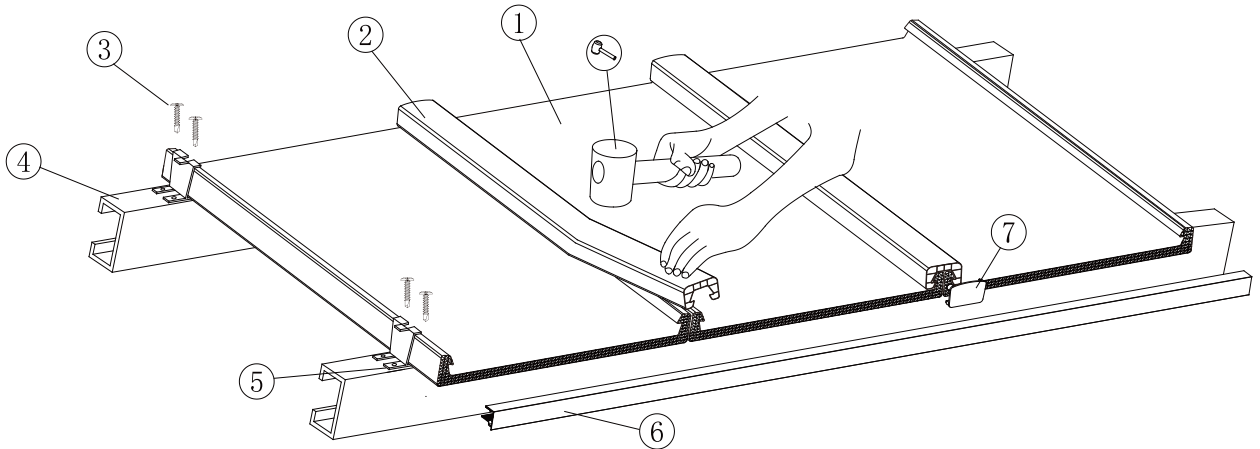

板谷U型安装简介

Polyvalley U Panel installation

板谷PC中空结构板是由板谷自行研发设计并获取专利的产品，集合了防水好，安装简便，优良的采光，隔热，高强度等性能。这种锁扣设计无需在板面上钻孔打螺丝，并预留了热胀冷缩空间，因此可使用超长长度的板材，非常适合超大跨度的建筑。板谷科技为此板材提供了安装所需要的整套配件及技术指导。 Developed by Polyvalley, the U panel has advantages as 100% water proofed, easy-installation, high light transmission, heat insulation, high impact resistance and so on. There is special space between the two panels connection part. So, whole long panels can be used for the large span buildings without worrying about the heat expansion problem. Polyvalley offers the complete set of installing accessories and technique support.

U型锁扣板屋顶安装总示意图

U Panel Roof Installation

- ① 板材U Panel
- ⑤ 紧固件Stainless plate
- ② 扣条PC cover gasket
- ⑥ 收边条U profile
- ③ 螺丝 Screw
- ⑦ 堵头End cap
- ④ 檩条Purlin

屋顶U型板安装步骤图解

U Panel Roof Installation steps

1,切割成具体的尺寸
Cut to Size

2,割边以便装收边条
Slit for Edge Profile

3,撕掉底膜
Remove inner Film

4,安装紧固件及第一块U板
Fix the First Panel with Plate